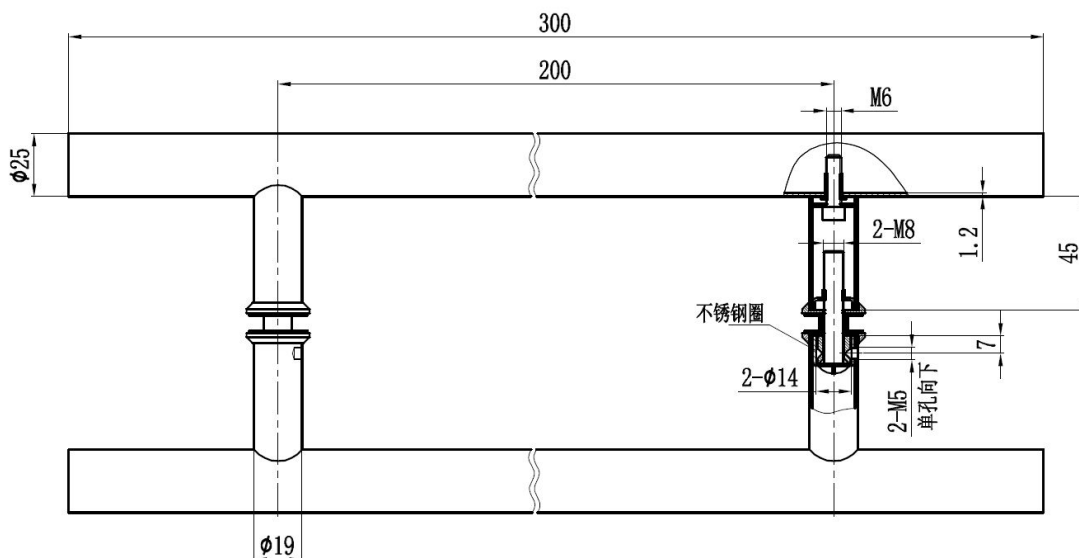

PRODUCT SHEET

Description:

Door Handle "Oder" SS304 Black Finish, $\varnothing 25 \times 300$ mm, cc 200mm, 8-12mm Glass Thickness, Bore: $\varnothing 12$ mm

Item number:

17.87.000-4

Units	Box	Carton	HS Code	Barcode
Pair	1	10	8302415000	 5704866499675